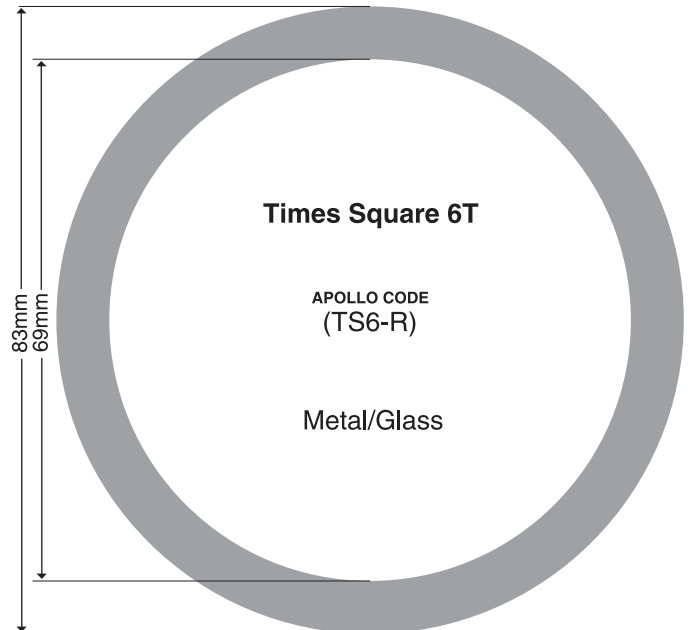

ROBE SHOW LIGHTING

MARTIN PROFESSIONAL

SGM ELECTRONICA

TECH LIGHTING

Times Square Lighting 1T

Times Square Lighting 2T

TIMES SQUARE LIGHTING

VARI-LITE

GENERAL SIZES

GENERAL SIZES