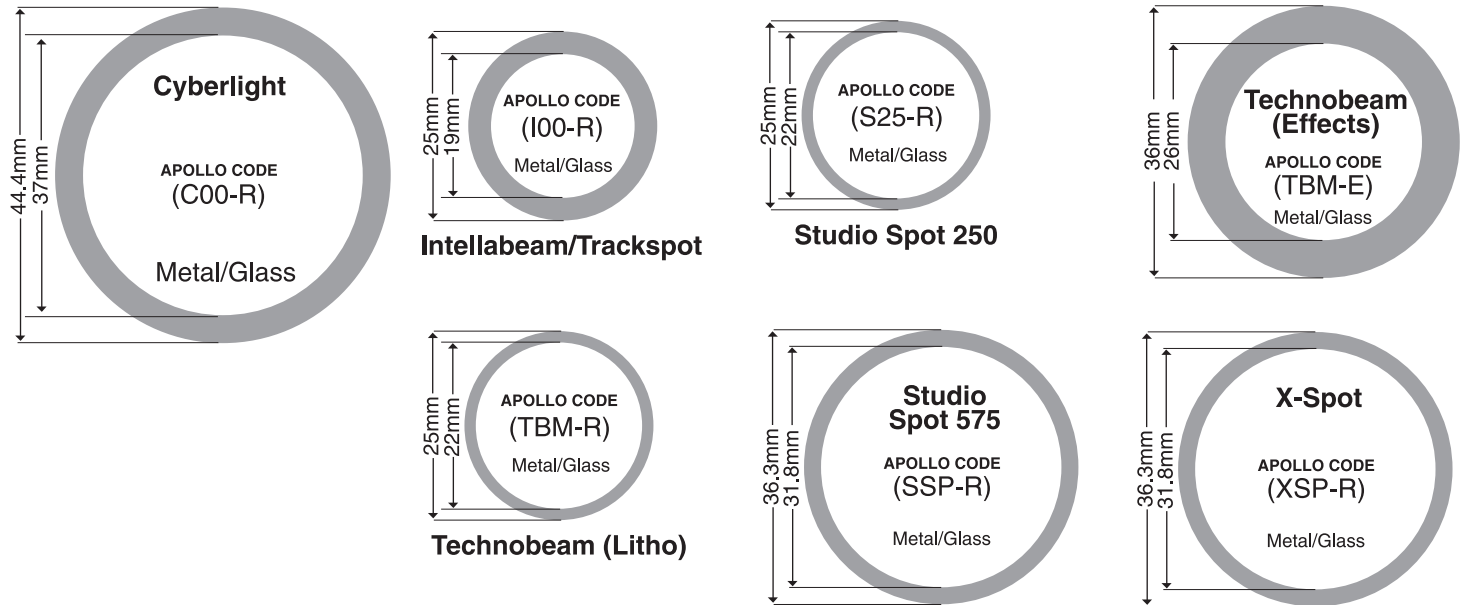

HIGH END SYSTEMS

LIGHTING SERVICES