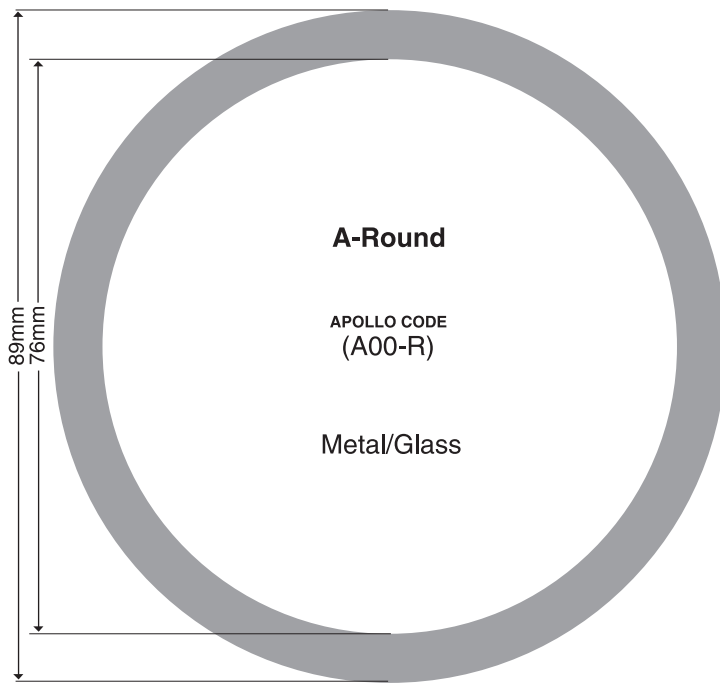

ROBE SHOW LIGHTING

MARTIN PROFESSIONAL

SGM ELECTRONICA

TECH LIGHTING

Times Square Lighting 1T

Times Square Lighting 2T

TIMES SQUARE LIGHTING

VARI-LITE

GENERAL SIZES

GENERAL SIZES