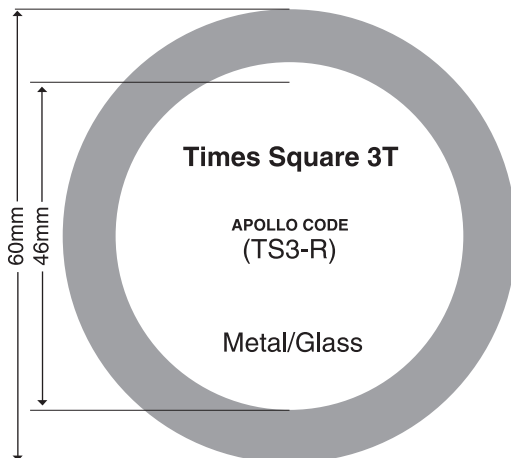

ROBE SHOW LIGHTING

MARTIN PROFESSIONAL

SGM ELECTRONICA

TECH LIGHTING

Times Square Lighting 1T

Times Square Lighting 2T

TIMES SQUARE LIGHTING

VARI-LITE

GENERAL SIZES

GENERAL SIZES