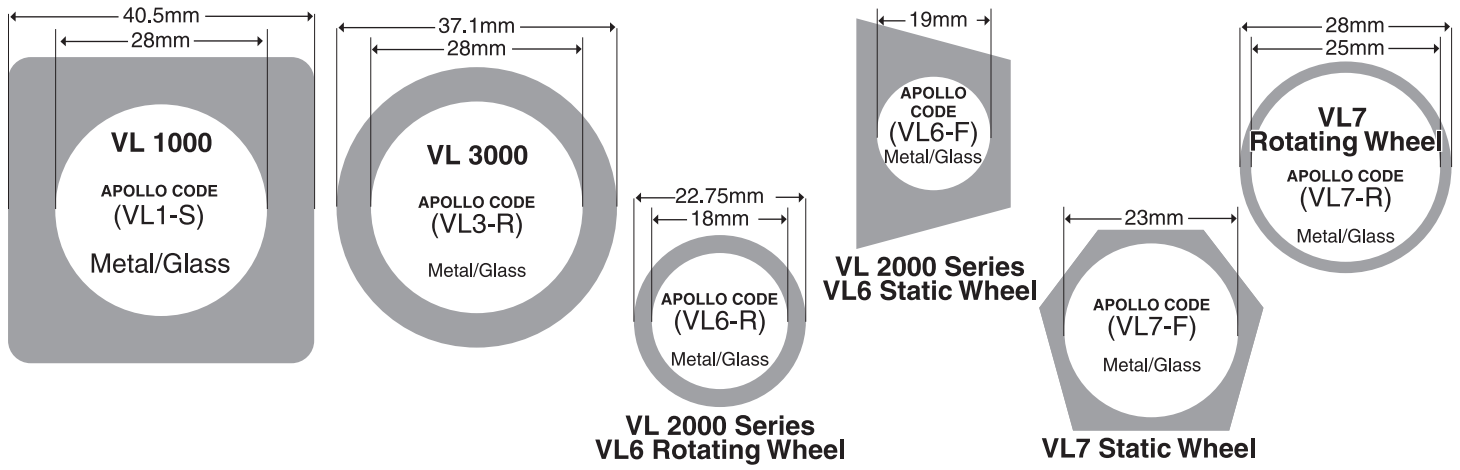

ROBE SHOW LIGHTING

MARTIN PROFESSIONAL

SGM ELECTRONICA

TECH LIGHTING

Times Square Lighting 1T

Times Square Lighting 2T

TIMES SQUARE LIGHTING

VARI-LITE

GENERAL SIZES

GENERAL SIZES