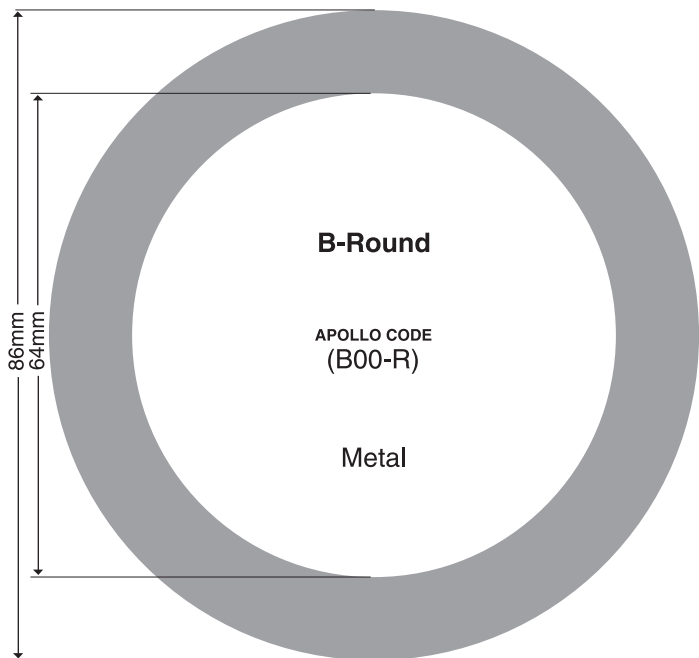

ROBE SHOW LIGHTING

MARTIN PROFESSIONAL

SGM ELECTRONICA

TECH LIGHTING

Times Square Lighting 1T

Times Square Lighting 2T

TIMES SQUARE LIGHTING

VARI-LITE

GENERAL SIZES

GENERAL SIZES