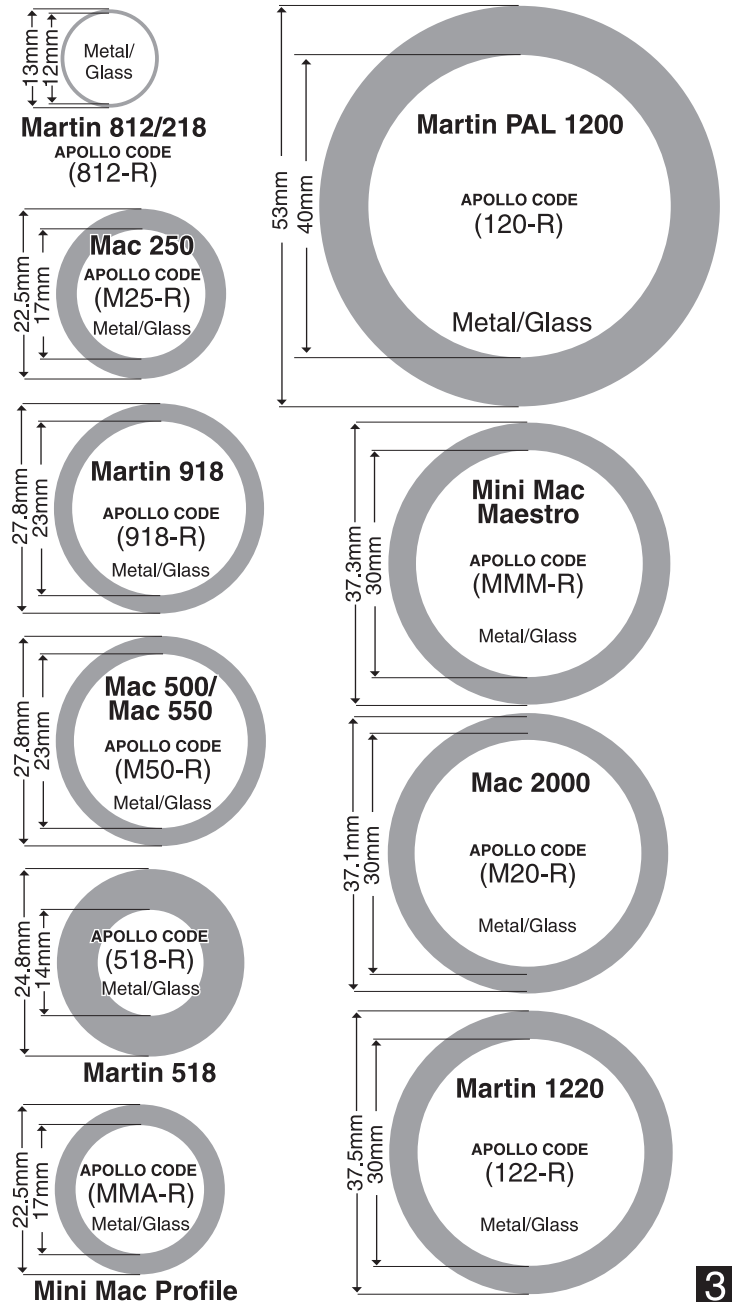

ROBE SHOW LIGHTING

MARTIN PROFESSIONAL

SGM ELECTRONICA

TECH LIGHTING

Times Square Lighting 1T

Times Square Lighting 2T

TIMES SQUARE LIGHTING

VARI-LITE

GENERAL SIZES

GENERAL SIZES