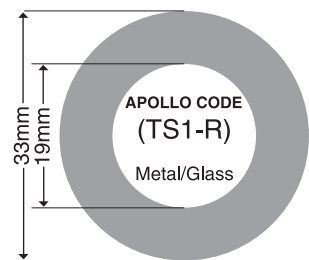

ROBE SHOW LIGHTING

MARTIN PROFESSIONAL

SGM ELECTRONICA

TECH LIGHTING

Times Square Lighting 1T

Times Square Lighting 2T

TIMES SQUARE LIGHTING

VARI-LITE

GENERAL SIZES

GENERAL SIZES