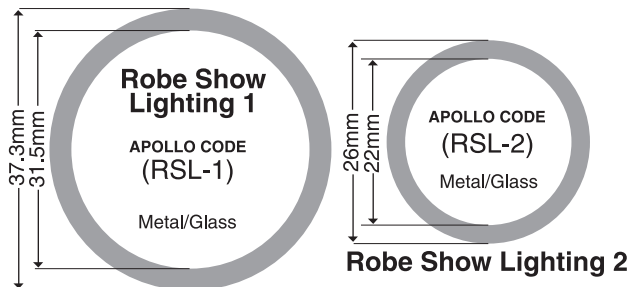

ROBE SHOW LIGHTING

MARTIN PROFESSIONAL

SGM ELECTRONICA

TECH LIGHTING

Times Square Lighting 1T

Times Square Lighting 2T

TIMES SQUARE LIGHTING

VARI-LITE